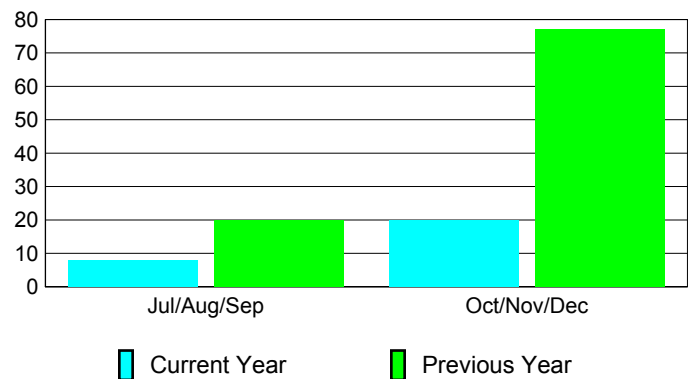

Membership Results
2010-2011

Membership
2009-2010

Month	Net Memb Goal	Actual New Memb	Actual Dropped Memb	Gain/Loss of Memb	Gain/Loss of Memb
Jul/Aug/Sep	0	47	-39	8	20
Oct/Nov/Dec	35	54	-34	20	77
Totals	35	101	-73	28	97

Membership Results 2010-2011

Goal, New, Dropped, Gain/Loss

Comparison of Membership Gain/Loss

Current Year Compared to the Previous Year

Gender Comparison 2010-2011

Male

Female