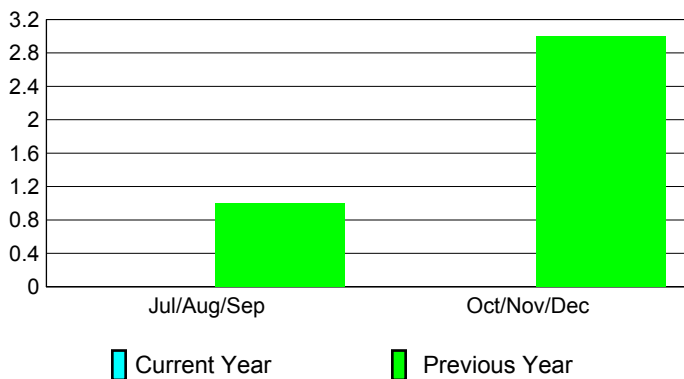

Club Results 2010-2011

Goal, New, Dropped, Gain/Loss

Comparison of Club Gain/Loss

Current Year Compared to the Previous Year

YTD Status Quo Clubs 2010-2011

Status Quo Clubs Compared to Status Quo Members

MEMBERSHIP