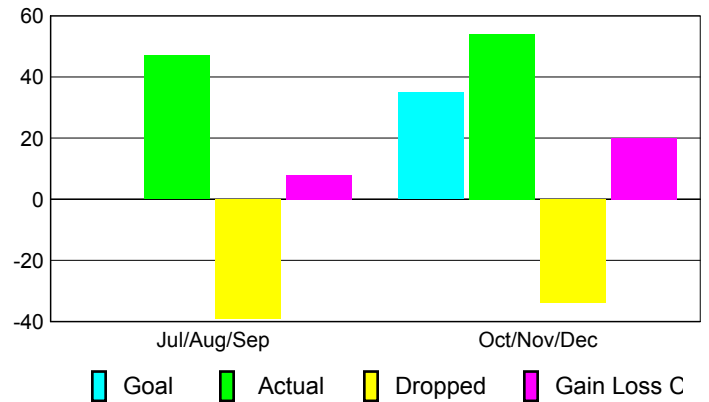

Membership Results 2010-2011

Goal, New, Dropped, Gain/Loss